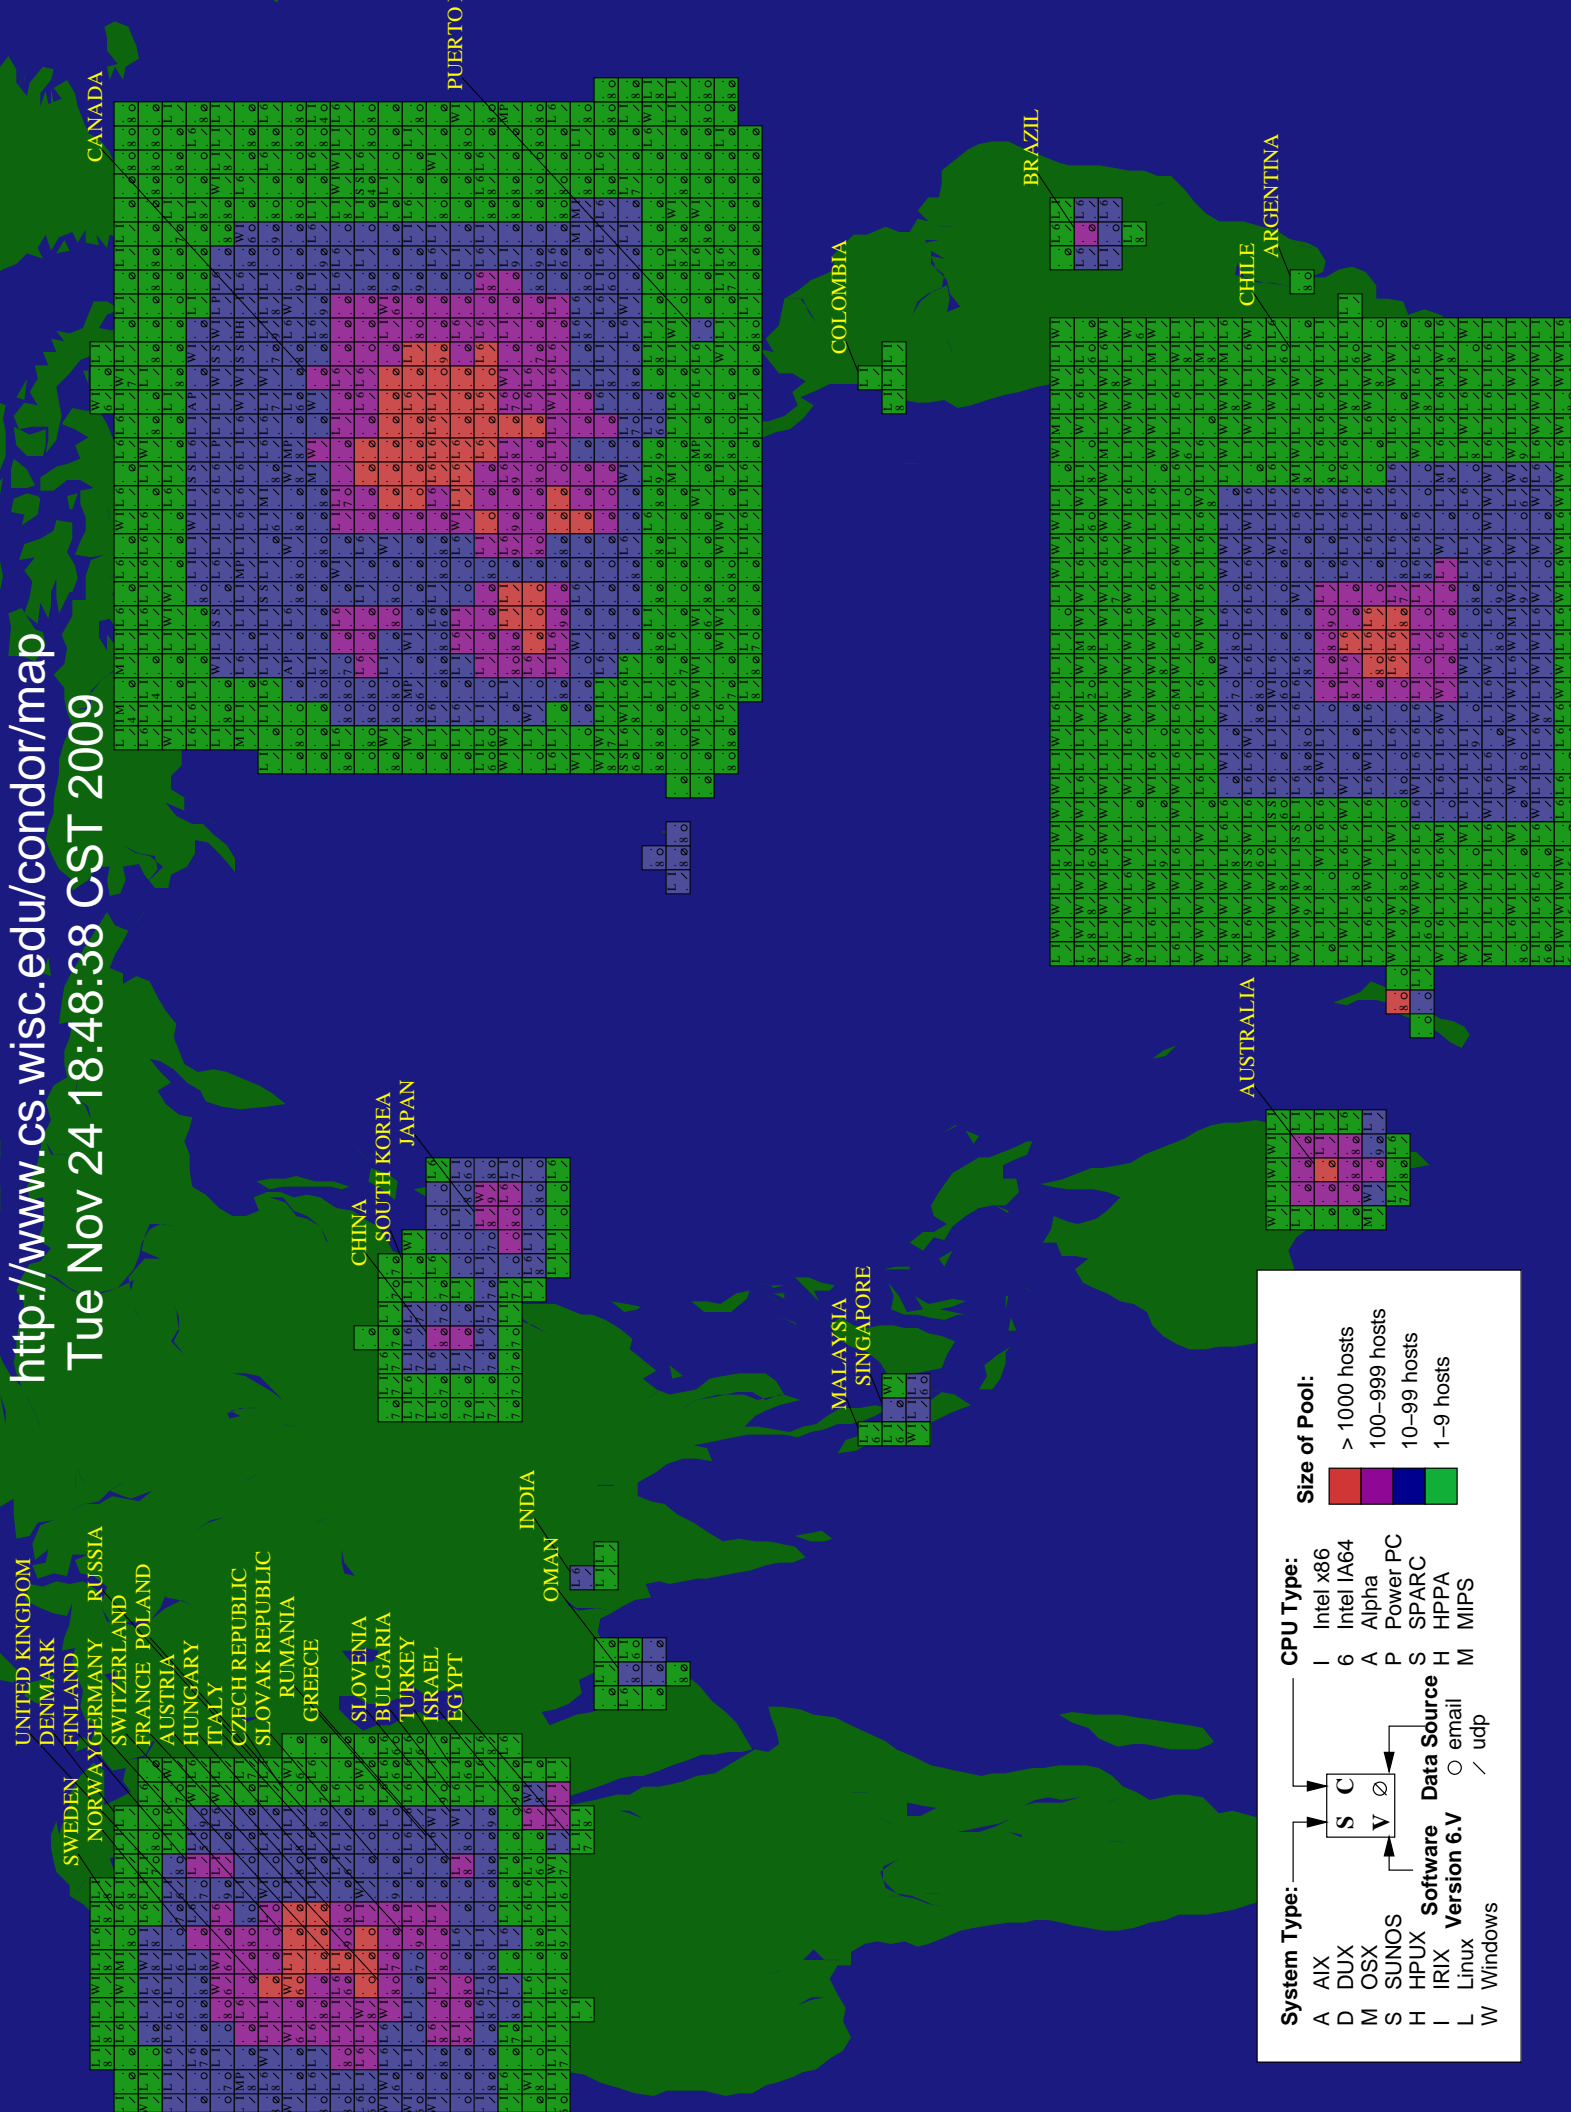

Condor World Map

<http://www.cs.wisc.edu/condor/map>
Tue Nov 24 18:48:38 CST 2009

UNITED KINGDOM
DENMARK
FINLAND
NORWAY
GERMANY
RUSSIA
SWITZERLAND
FRANCE
POLAND
AUSTRIA
HUNGARY
ITALY
CZECH REPUBLIC
SLOVAK REPUBLIC
ROMANIA
GREECE
SLOVENIA
BULGARIA
TURKEY
ISRAEL
EGYPT
INDIA
OMAN

CHINA
SOUTH KOREA
JAPAN
MALAYSIA
SINGAPORE

CANADA
COLOMBIA
BRAZIL
CHILE
ARGENTINA

System Type:

A	AIX	S	SUNOS	Software	Version 6.V
D	DUX	H	HPUX	○	email
M	OSX	L	Linux	○	udp
S	SUNOS	W	Windows	/	

CPU Type:

I	Intel x86
6	Intel IA64
A	Alpha
P	Power PC
S	SPARC
H	HPPA
M	MIPS

Size of Pool:

	> 1000 hosts
	100-999 hosts
	10-99 hosts
	1-9 hosts