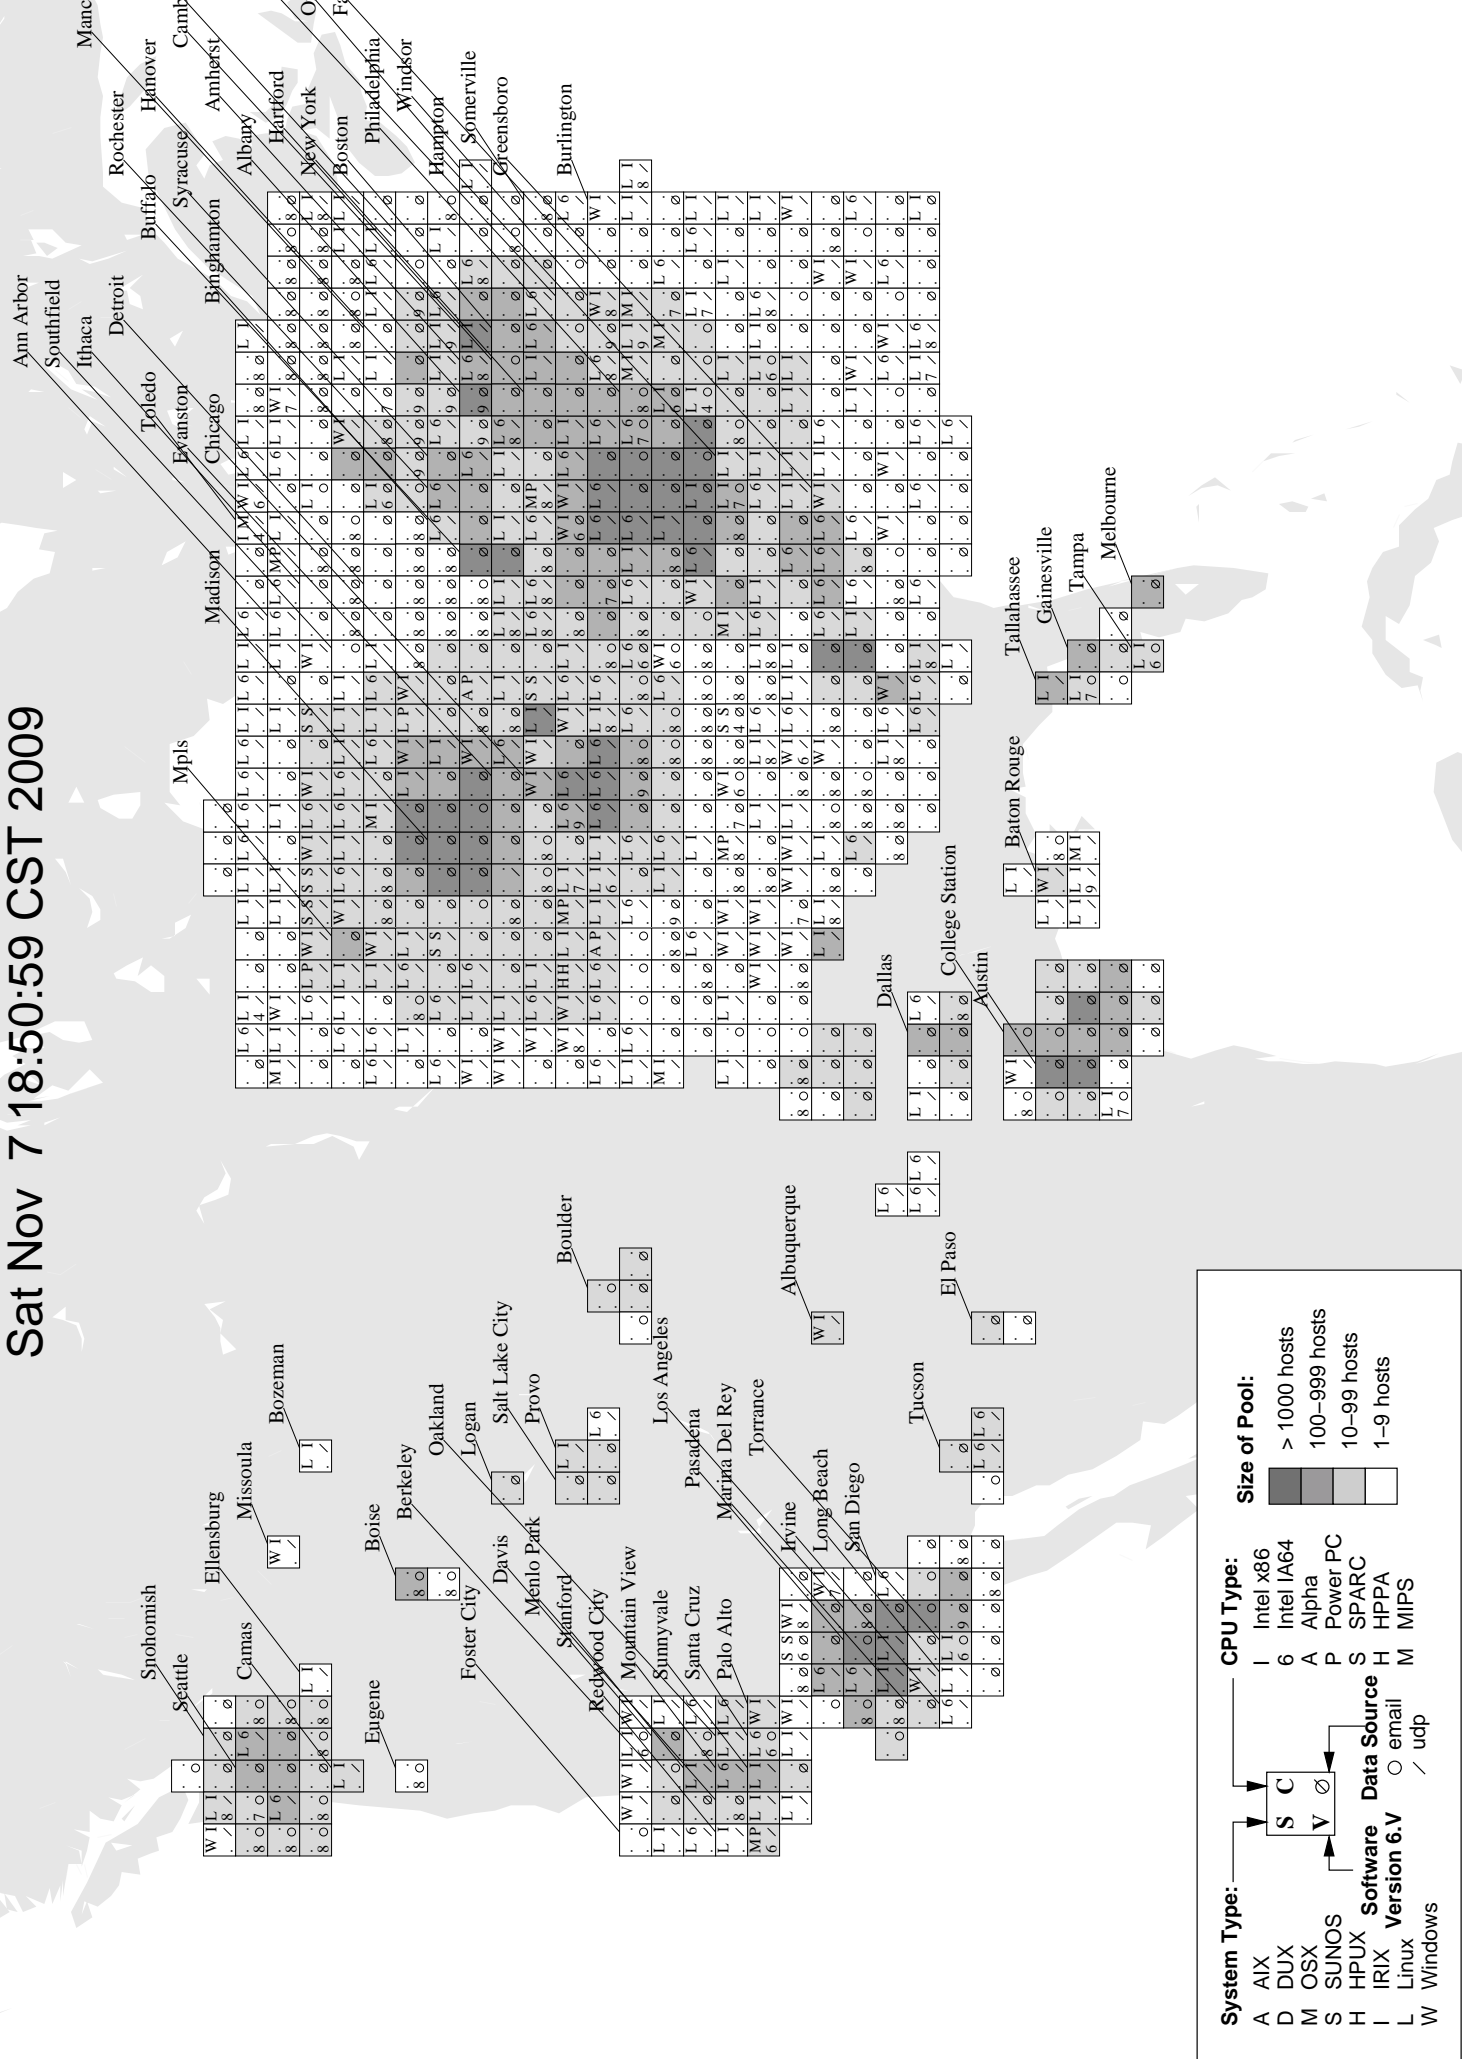

Condor World Map

<http://www.cs.wisc.edu/condor/map>
Sat Nov 7 18:50:59 CST 2009

System Type:
 A AIX
 D DUX
 M OSX
 S SUNOS
 H HPUX
 I IRIX
 L Linux
 W Windows

CPU Type:
 I Intel x86
 6 Intel IA64
 A Alpha
 P Power PC
 S SPARC
 H HPPA
 M MIPS

Software Version 6.V
 ○ email
 / udp

Data Source
 ○ email
 / udp

Size of Pool:

Dark Gray	> 1000 hosts
Medium Gray	100-999 hosts
Light Gray	10-99 hosts
White	1-9 hosts