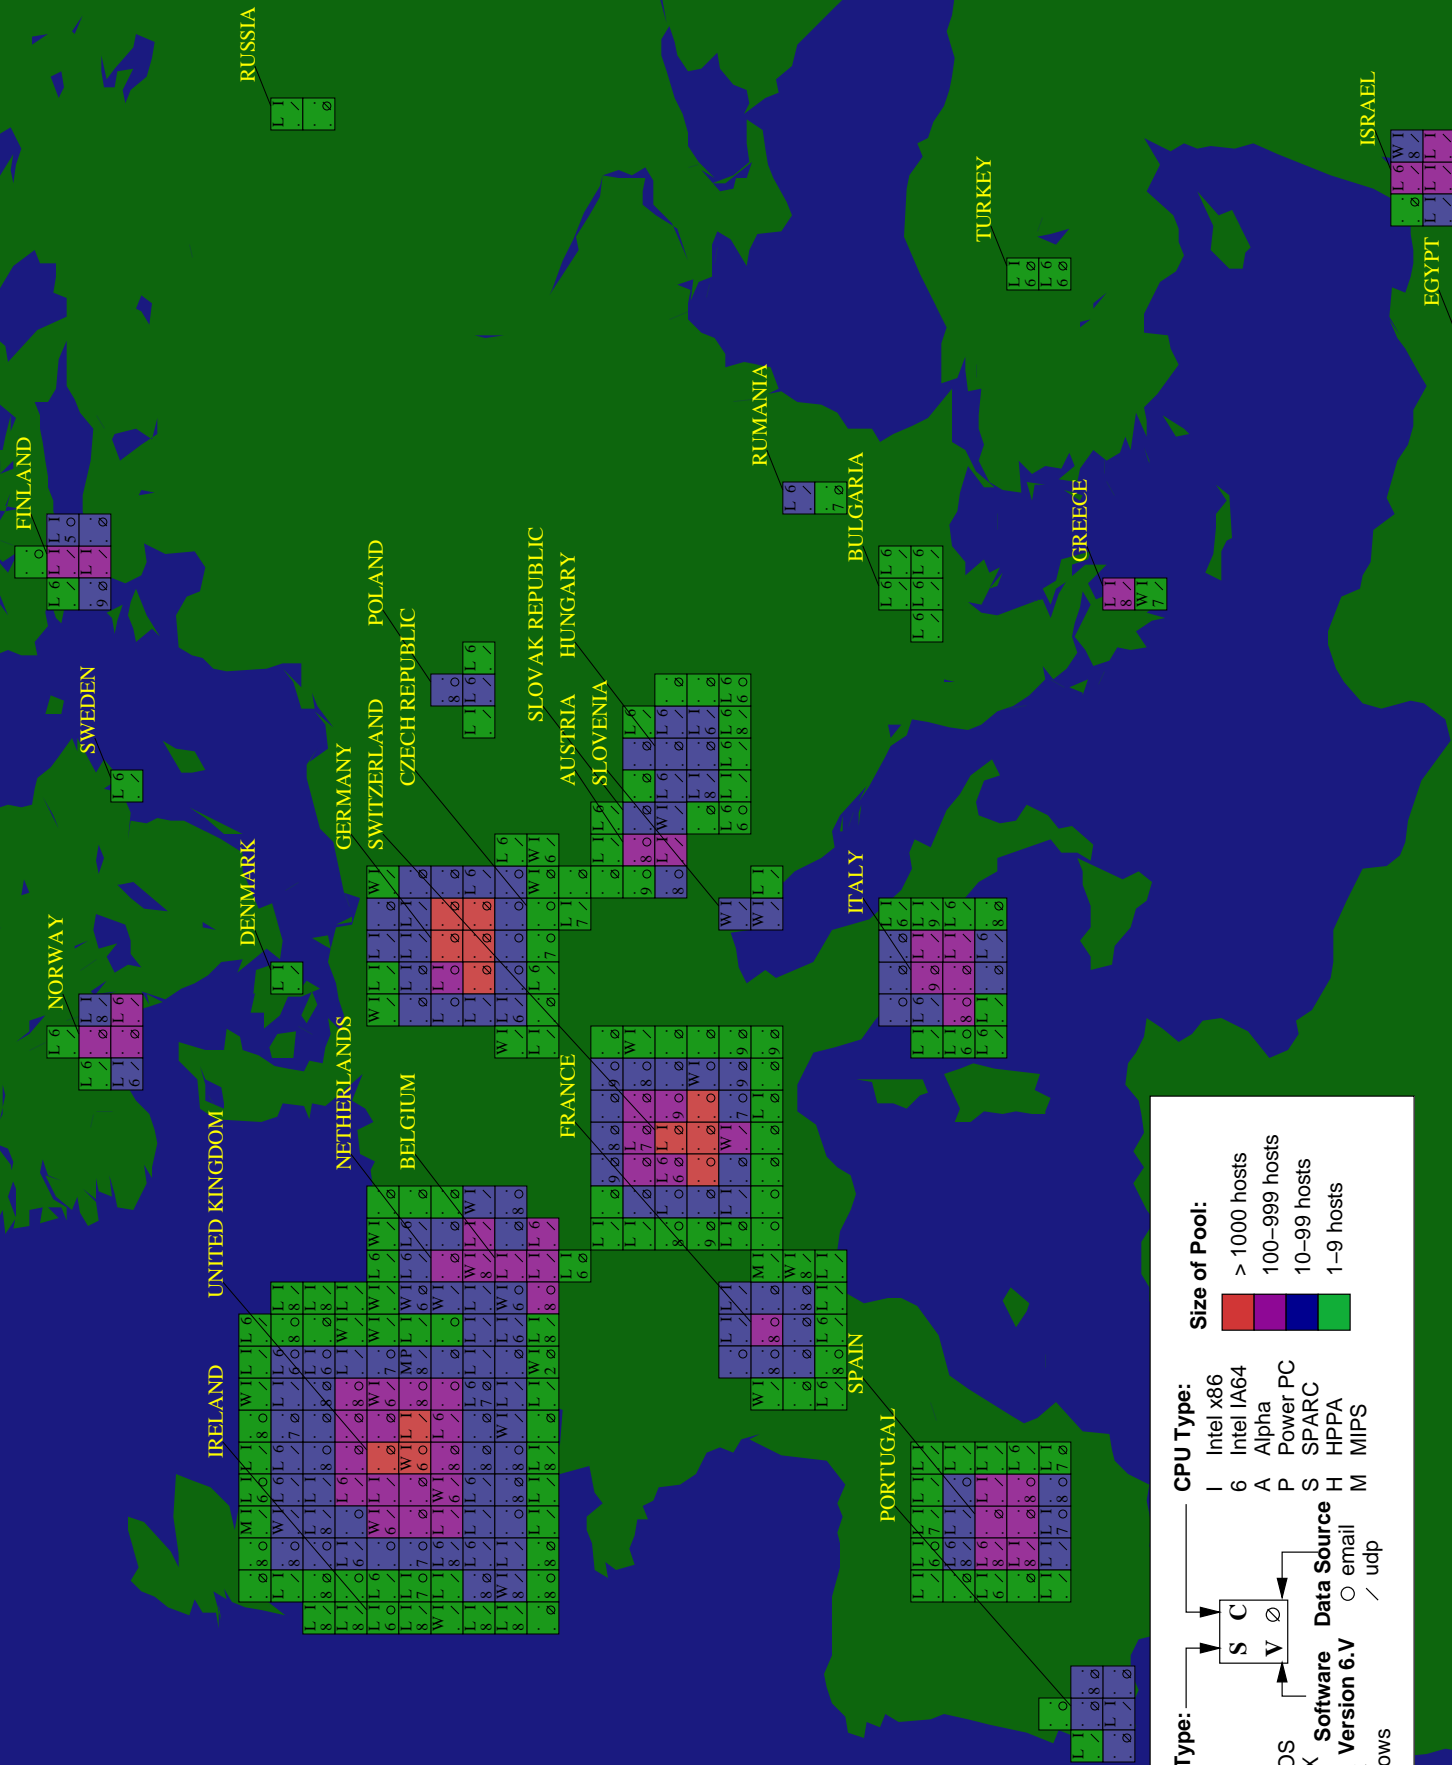

# Condor World Map

<http://www.cs.wisc.edu/condor/map>

Tue Nov 24 18:49:16 CST 2009

**System Type:**

- A AIX
- D DUX
- M OSX
- S SUNOS
- H HP/UX
- I IRIX
- L Linux
- W Windows

**CPU Type:**

- I Intel x86
- 6 Intel IA64
- A Alpha
- P Power PC
- S SPARC
- H HPPA
- M MIPS

**Software Version 6.V**

- email
- / udp

**Size of Pool:**

- > 1000 hosts
- 100-999 hosts
- 10-99 hosts
- 1-9 hosts