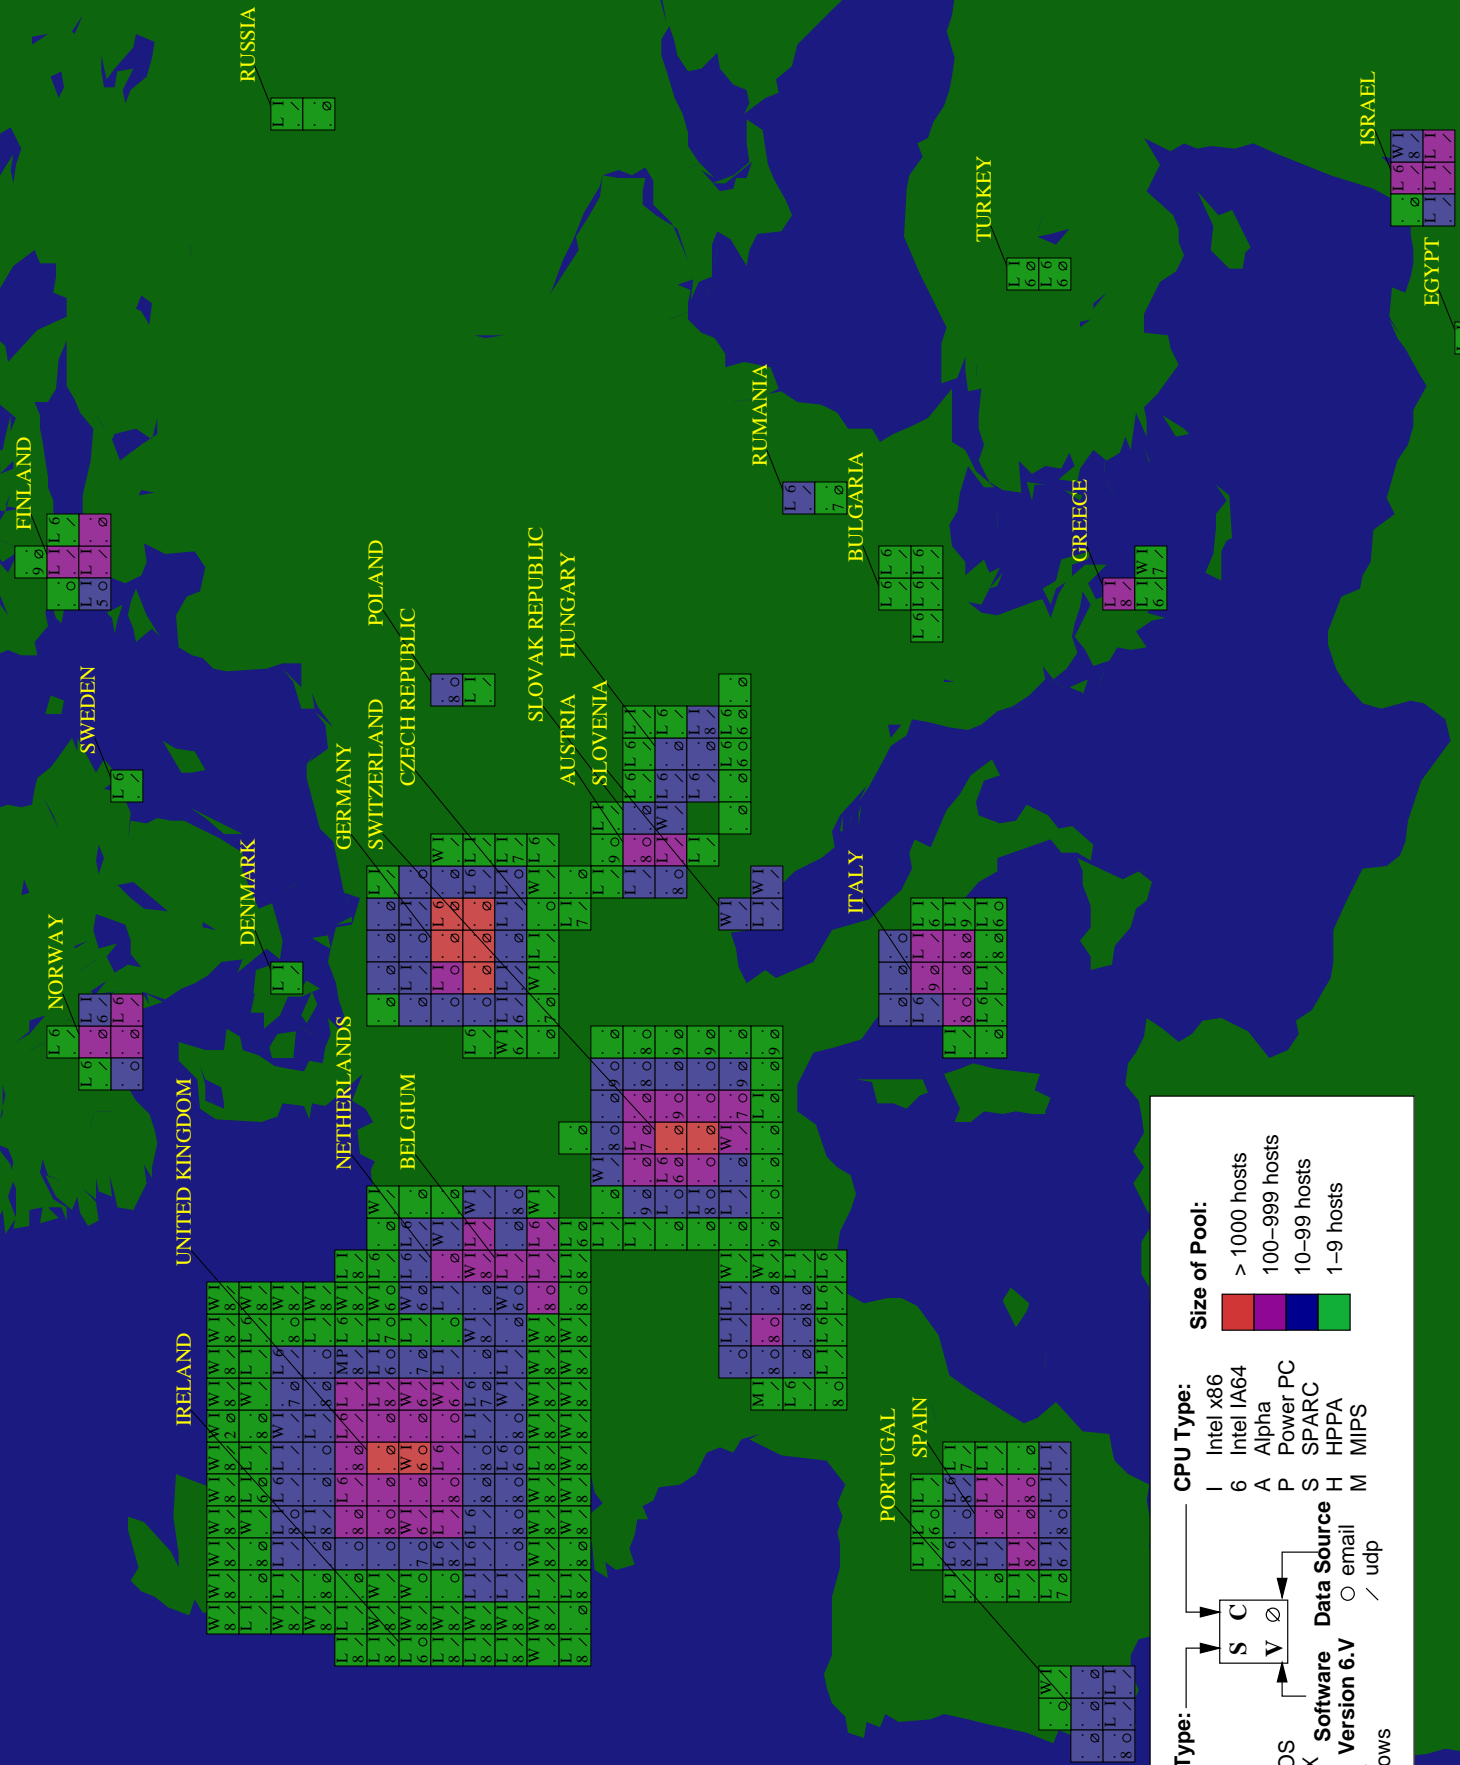

Condor World Map

<http://www.cs.wisc.edu/condor/map>

Sat Nov 7 18:51:48 CST 2009

System Type:

- A AIX
- D DUX
- M OSX
- S SUNOS
- H HP/UX
- I IRIX
- L Linux
- W Windows

CPU Type:

- I Intel x86
- 6 Intel IA64
- A Alpha
- P Power PC
- S SPARC
- H HPPA
- M MIPS

Data Source:

- email
- / udp

Size of Pool:

- > 1000 hosts
- 100-999 hosts
- 10-99 hosts
- 1-9 hosts