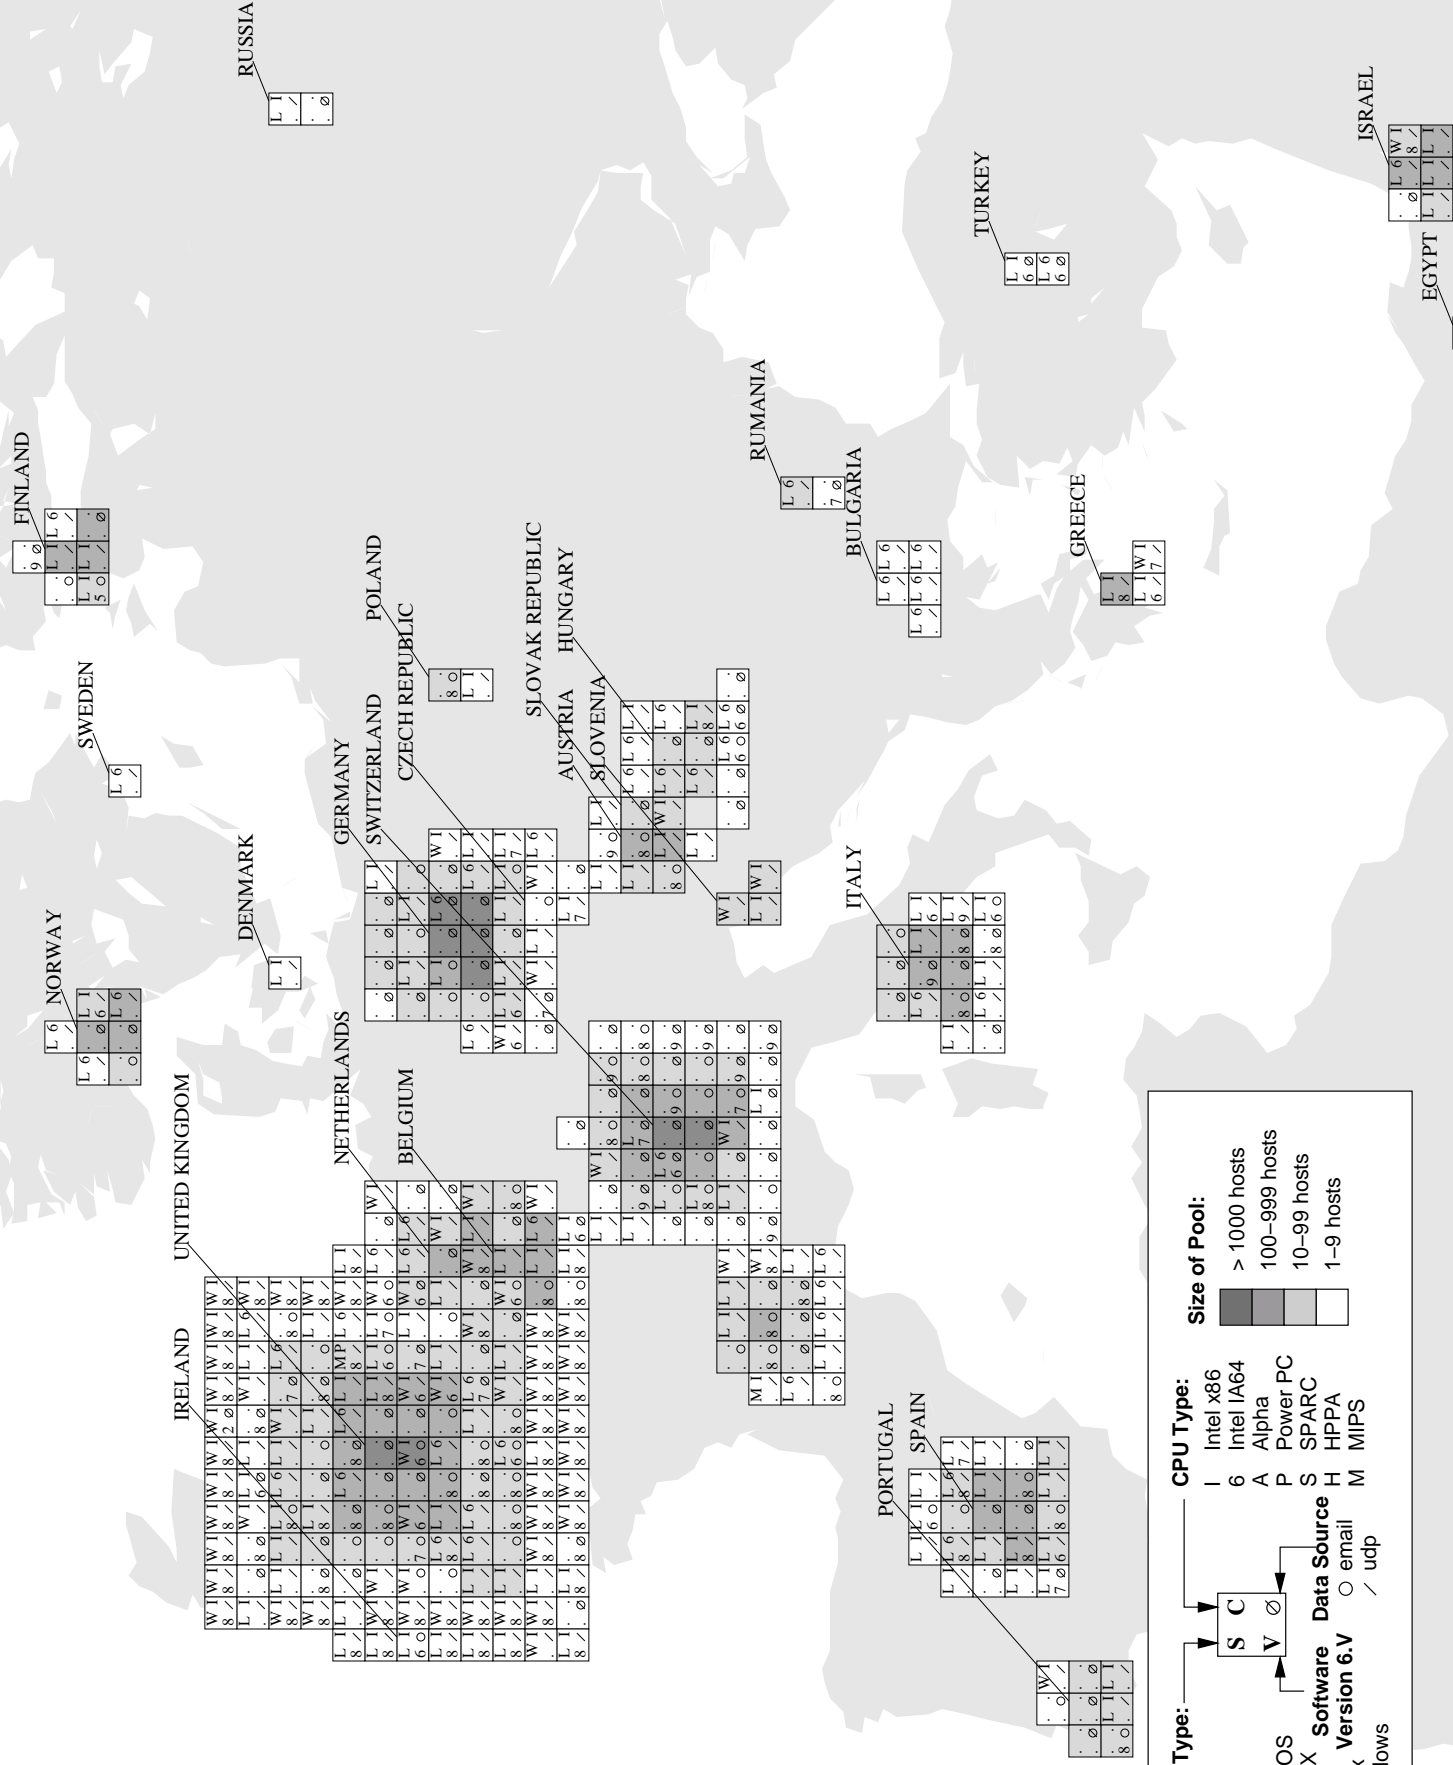

# Condor World Map

<http://www.cs.wisc.edu/condor/map>

Sat Nov 7 18:50:56 CST 2009

**System Type:**

- A AIX
- D DUX
- M OSX
- S SUNOS
- H HP/UX
- L IRIX
- L Linux
- W Windows

**CPU Type:**

- I Intel x86
- 6 Intel IA64
- A Alpha
- P Power PC
- S SPARC
- H HPPA
- M MIPS

**Software Version 6.V**

- email
- / udp

**Size of Pool:**

- > 1000 hosts
- 100-999 hosts
- 10-99 hosts
- 1-9 hosts