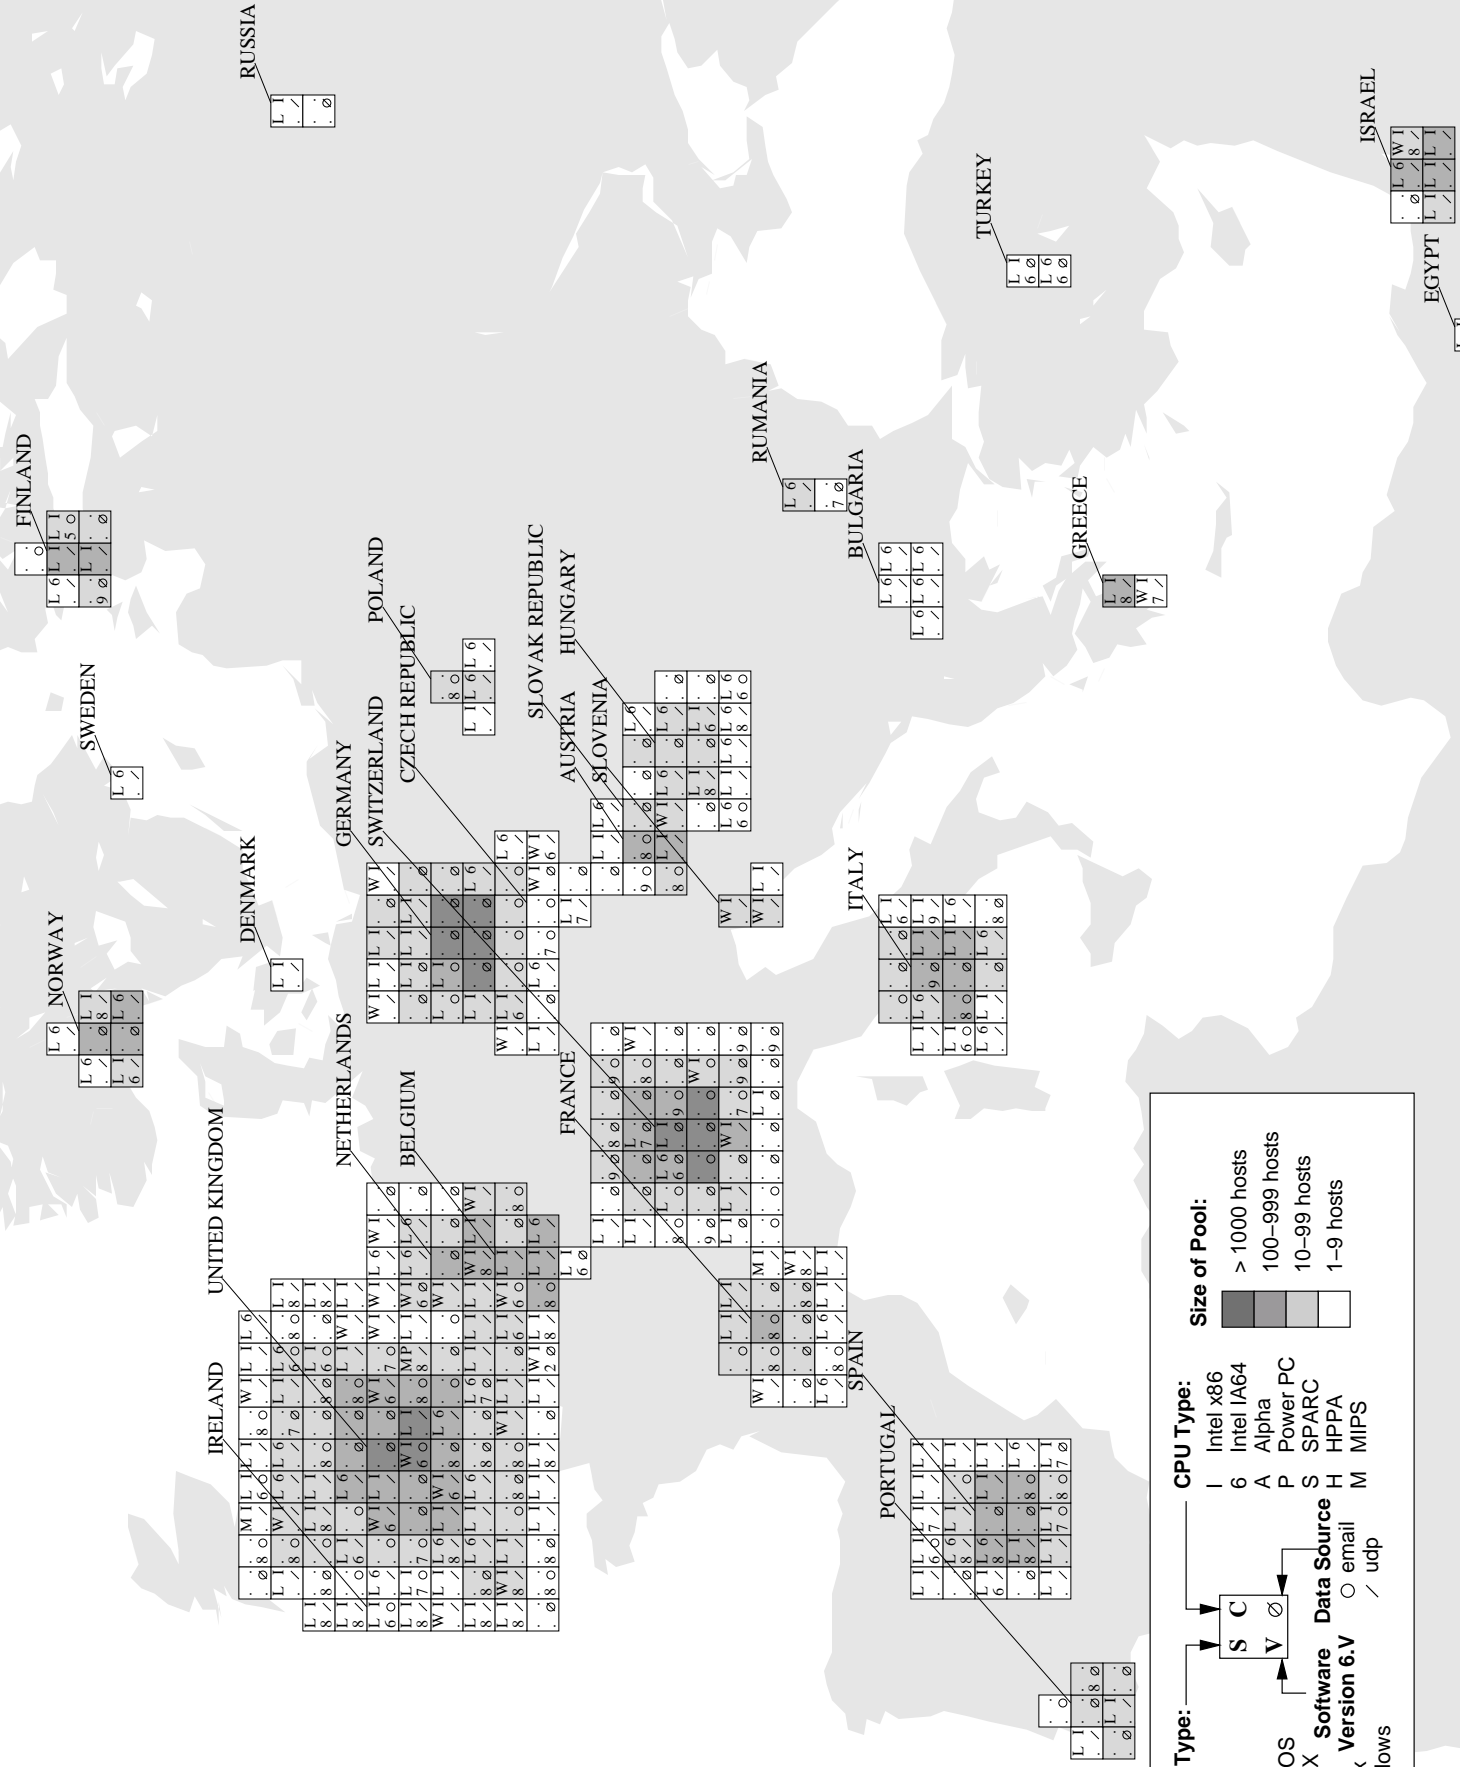

Condor World Map

<http://www.cs.wisc.edu/condor/map>
Tue Nov 24 18:48:26 CST 2009

System Type:

- A AIX
- D DUX
- M OSX
- S SUNOS
- H HP/UX
- I IRIX
- L Linux
- W Windows

CPU Type:

- I Intel x86
- 6 Intel IA64
- A Alpha
- P Power PC
- S SPARC
- H HPPA
- M MIPS

Data Source:

- o email
- / udp

Size of Pool:

- > 1000 hosts
- 100-999 hosts
- 10-99 hosts
- 1-9 hosts